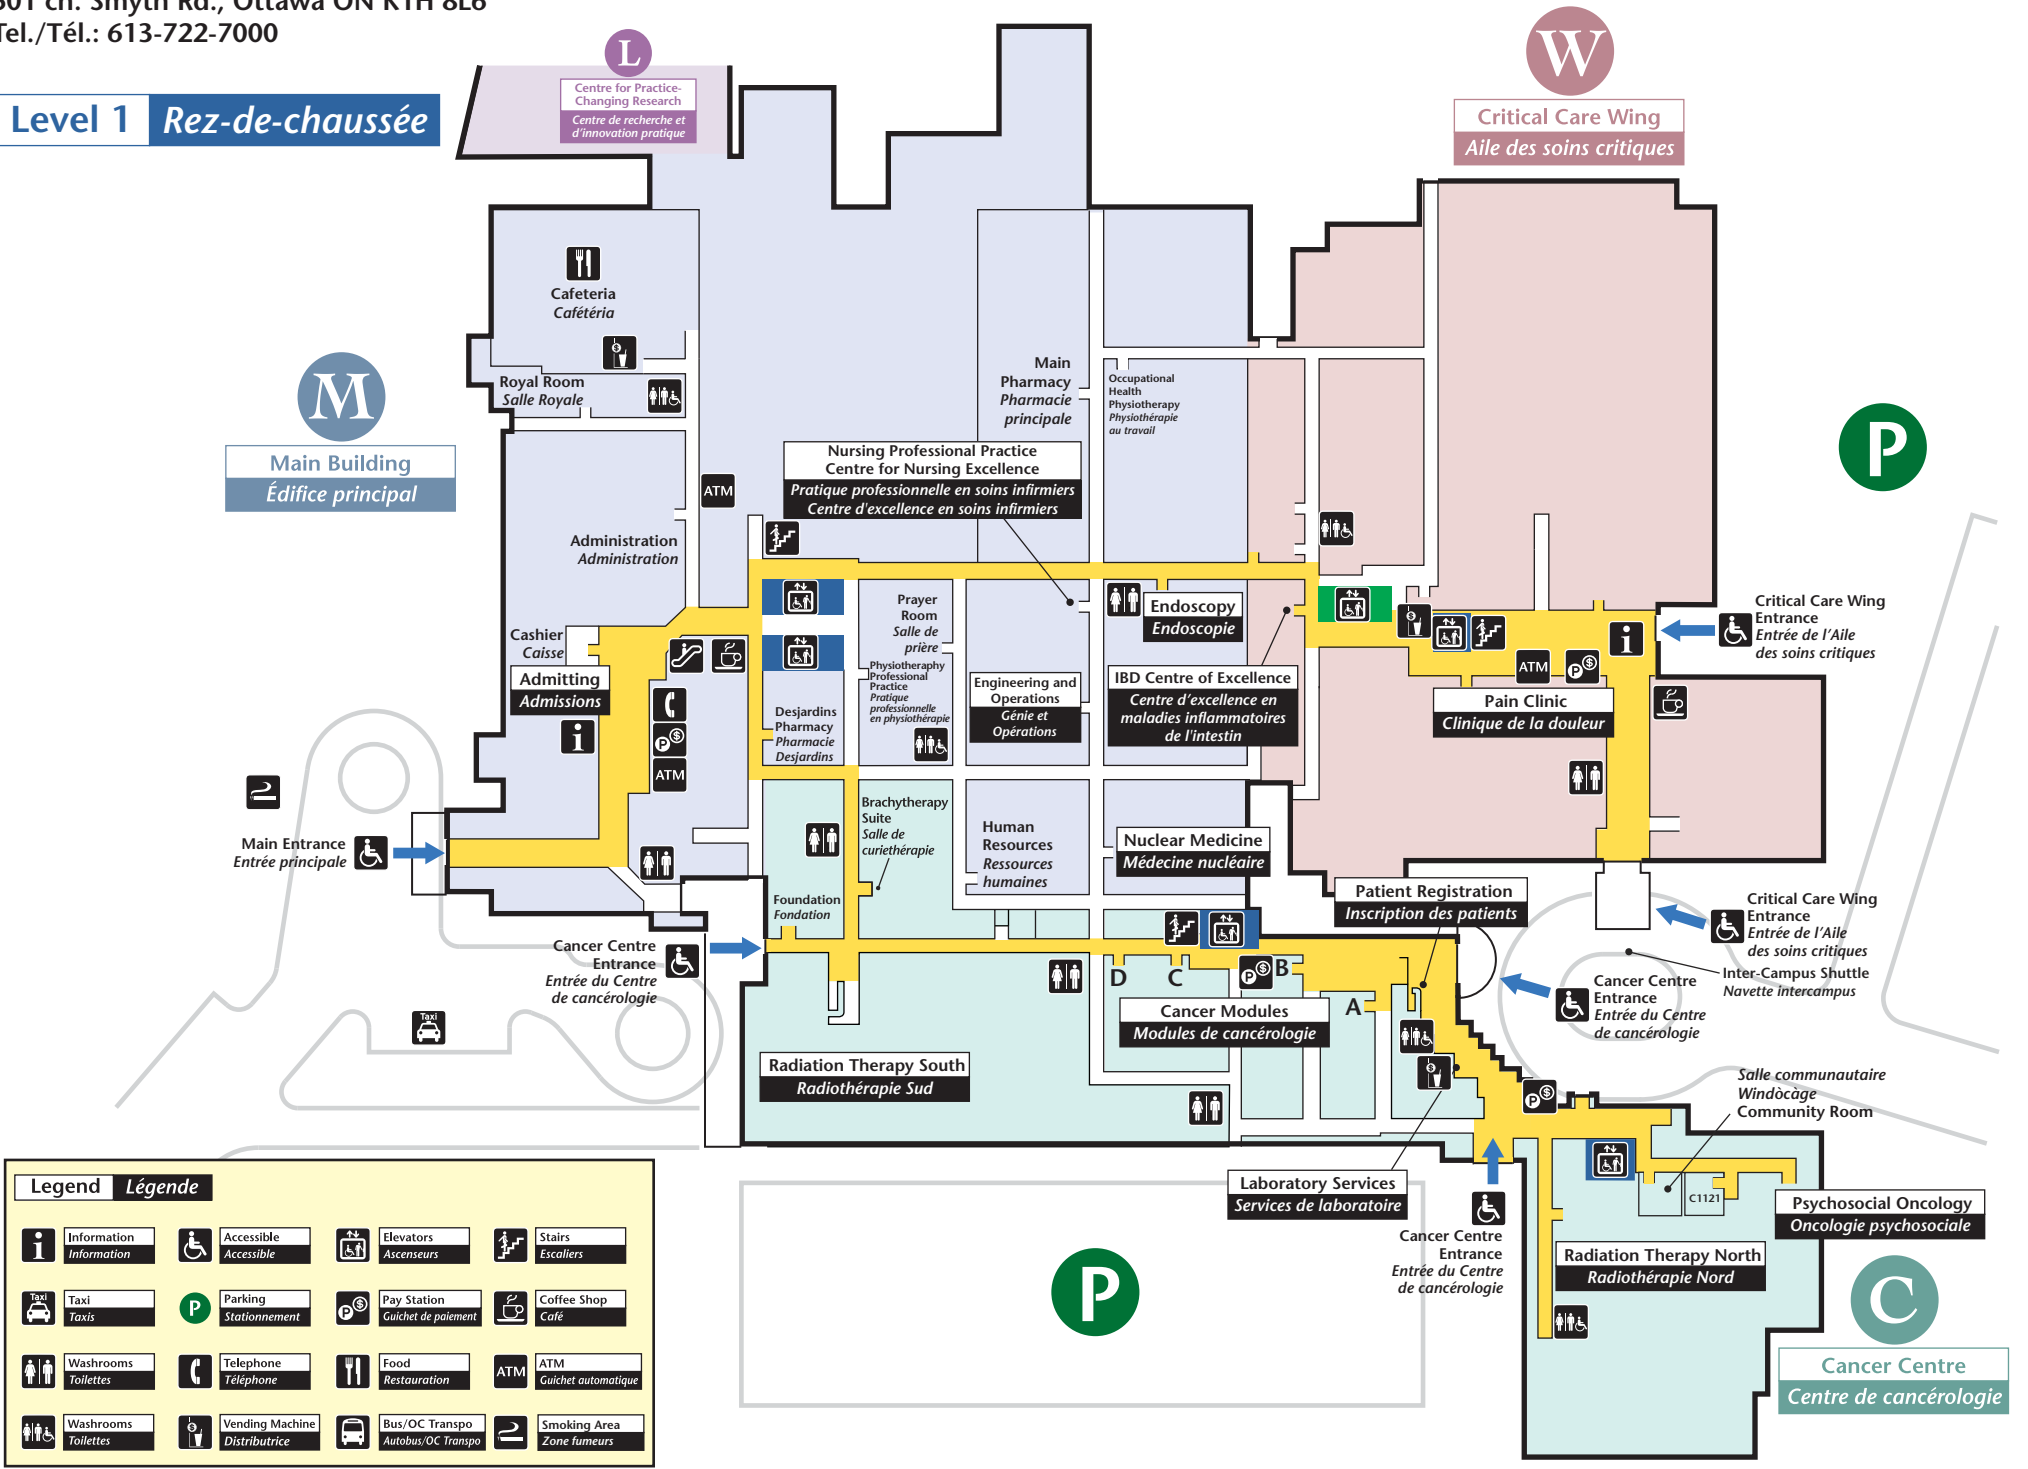

General Campus *Campus Général*

501 ch. Smyth Rd., Ottawa ON K1H 8L6
Tel./Tél.: 613-722-7000

Level 1 *Rez-de-chaussée*

Legend <i>Légende</i>							
	Information		Accessible		Elevators		Stairs
	Taxi		Parking		Pay Station		Coffee Shop
	Washrooms		Telephone		Food		ATM
	Washrooms		Vending Machine		Bus/OC Transpo		Smoking Area